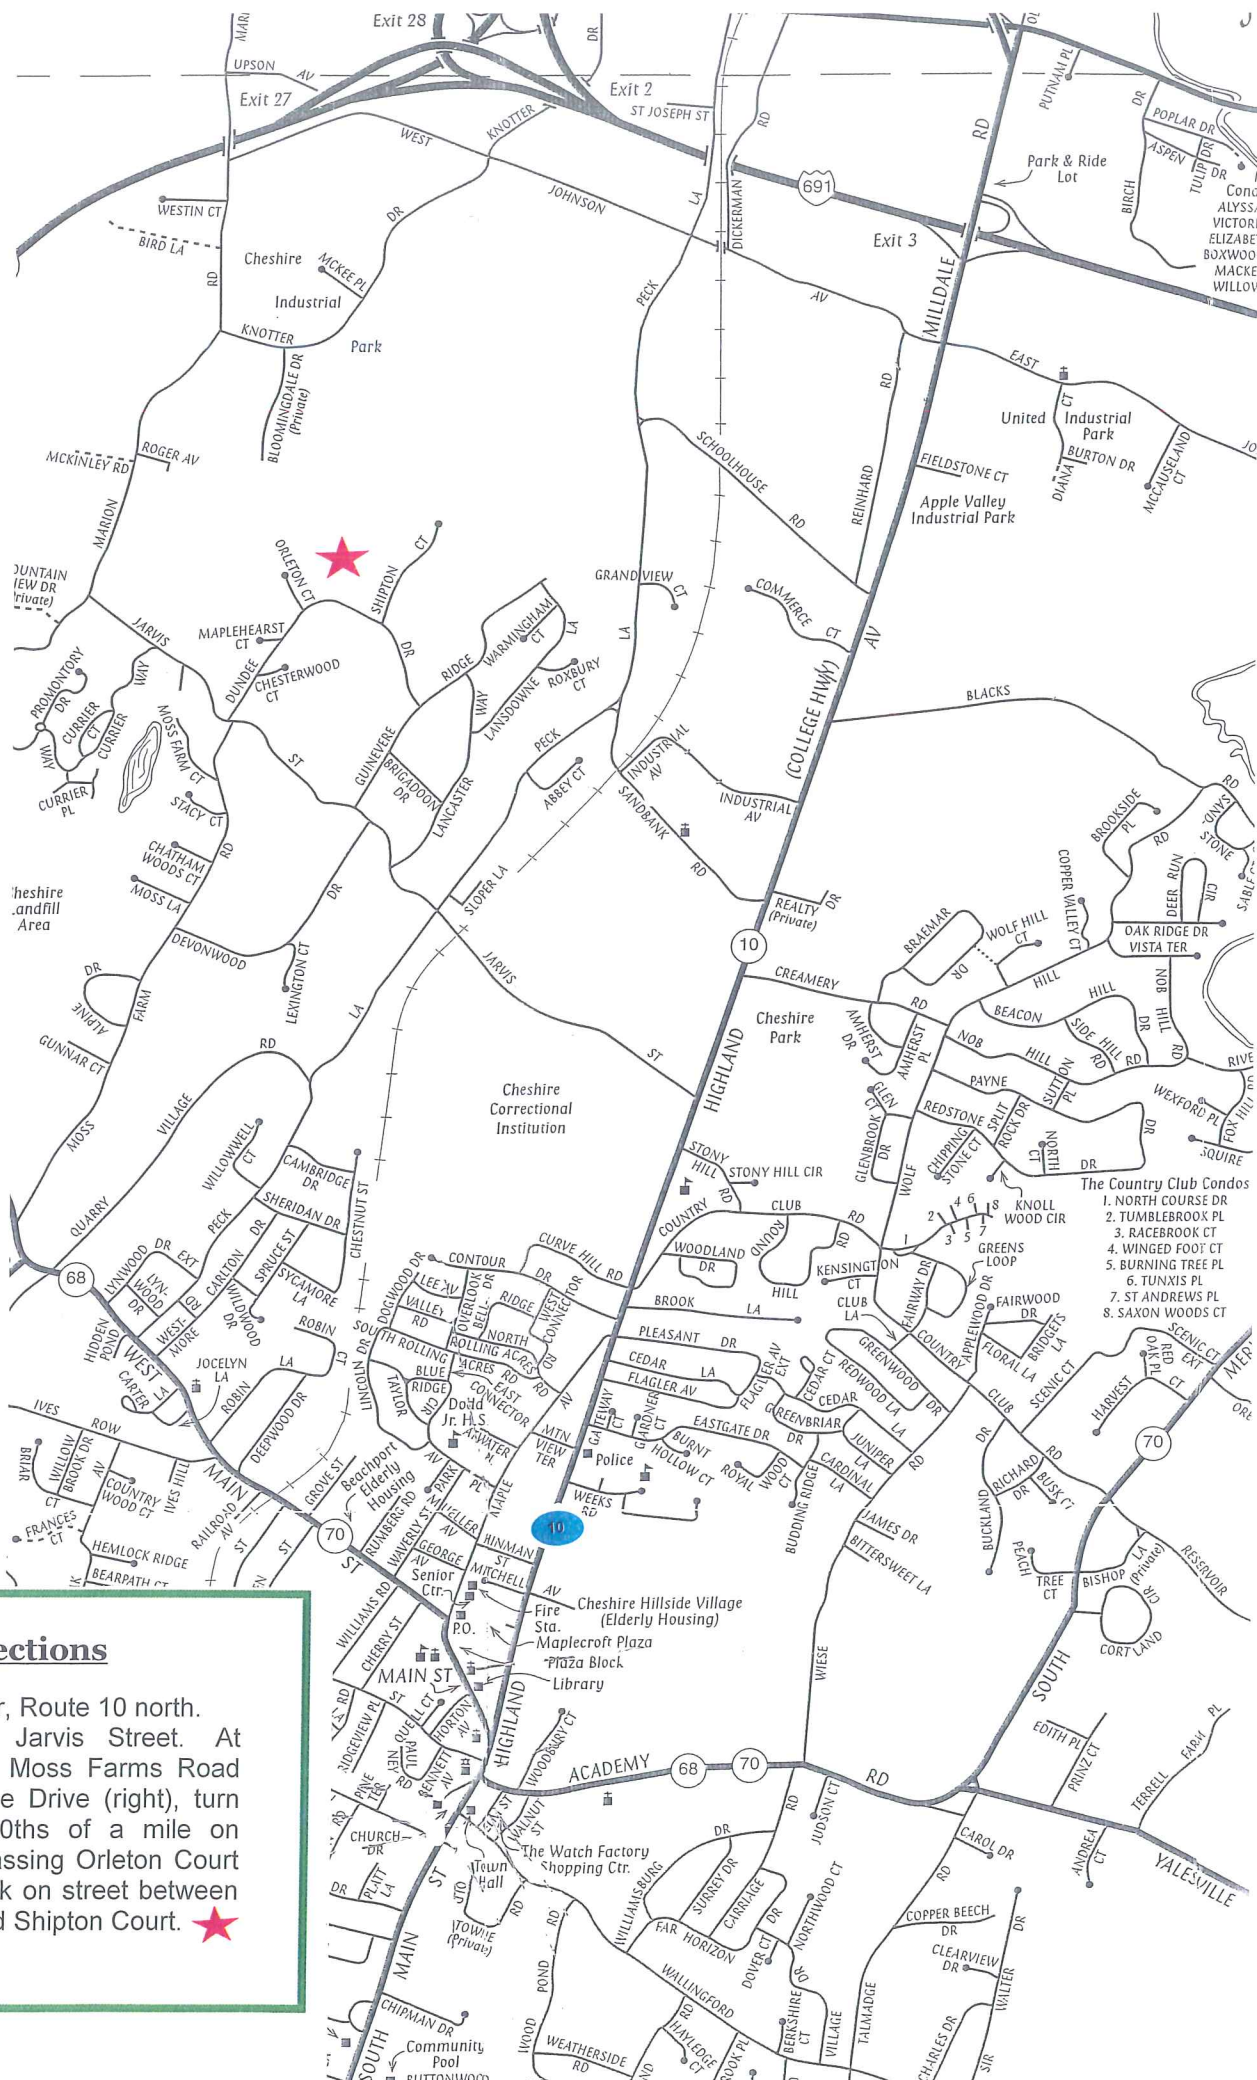

# TEN MILE LOWLANDS PROPERTY

## Directions

From town center, Route 10 north.

 Left on Jarvis Street. At intersection with Moss Farms Road (left) and Dundee Drive (right), turn right. Drive 3/10ths of a mile on Dundee Drive passing Orleton Court on your left. Park on street between Orleton Court and Sipton Court. 

- The Country Club Condos
1. NORTH COURSE DR
  2. TUMBLEBROOK PL
  3. RACEBROOK CT
  4. WINGED FOOT CT
  5. BURNING TREE PL
  6. TUNNIS PL
  7. ST ANDREWS PL
  8. SAXON WOODS CT